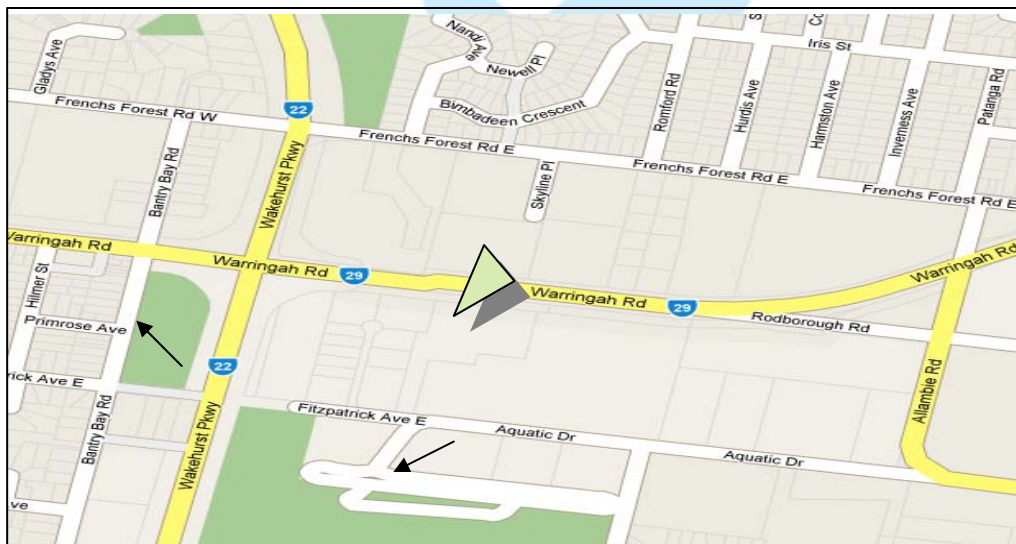

The Central Office location for Autism Spectrum Australia (Aspect) is:

Forest Ridge Business Park
Building 1, Level 2
14 Aquatic Drive
FRENCHS FOREST NSW 2086

All day parking in Aquatic Drive is limited. See the map below for suggested alternative parking locations, including along Bantry Bay Road (marked 2 hour and all day) and at the Warringah Aquatic Centre (3 hours only). You should allow 5–10 minutes walking time before your appointment at our office.

View from Warringah Road

Map indicating Central Office location (green triangle) and parking suggestions (black arrows)

Drop off at our office building within the Forest Ridge Business Park

If you require drop off access, you should turn into the driveway for Forest Ridge Business Park. At the boom gate there are two keypads. Press the numbers “03” on the **large keypad**. Our receptionist will buzz you in and you can proceed to the front of the building where this is a designated drop off point. You will need to leave the Business Park to obtain all day parking (boom gate will open automatically on departure).

Getting here from Warringah Road

Coming from the direction of Chatswood, follow Warringah Road until you reach the traffic lights at Allambie Road. Turn right into Allambie Road and travel straight ahead through the first roundabout. At the second roundabout, turn right into Aquatic Drive. Number 14 Aquatic Drive is located on the right hand side almost at the end of Aquatic Drive.